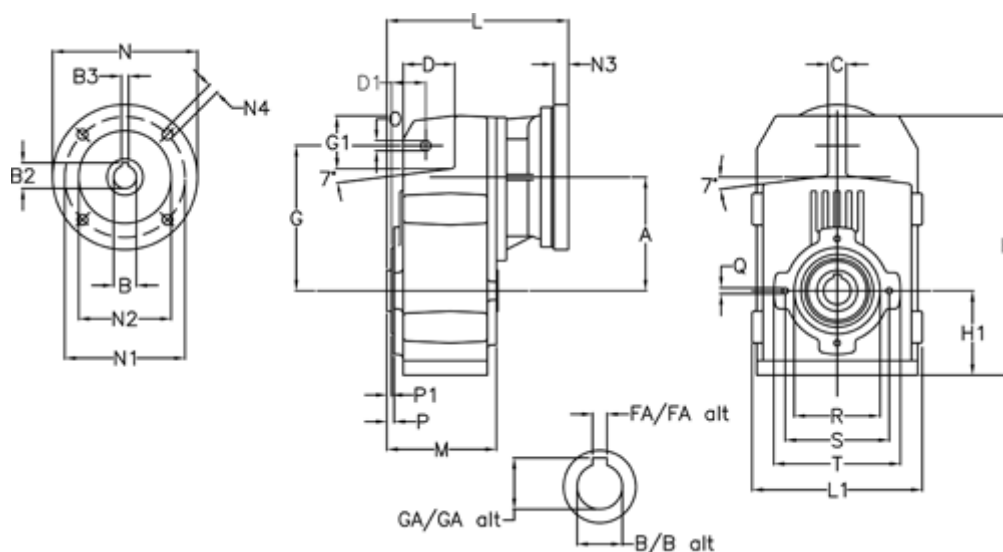

Article number: 29560413444235
 Description: Shaft mounted gear
 A413H40-134,4-P90B5

Measures

A = 175.75	FA = 12	M = 144.0	Q = M12x19
B = 40	G = 218	N = 200	R = 130
B1 = 24	G1 = 97.5	N1 = 165	S = 165
B2 = 27.3	GA = 43.0	N2 = 130	T = 200
B3 = 8	H = 389.0	N4 = M10x20	
C = 16	H1 = 116.0	O = 14	
D = 79.0	L = 265.5	P = 7.5	
D1 = 56.5	L1 = 242	P1 = 3.5	